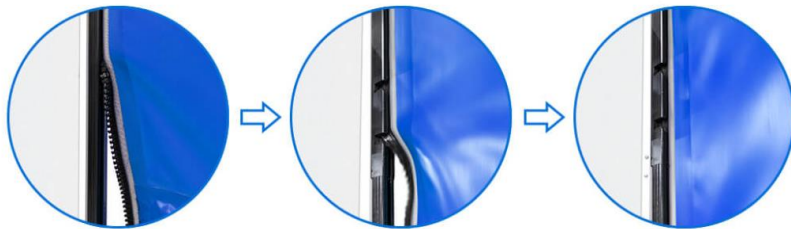

## CỬA CUỐN NHANH KHO LẠNH / ĐÔNG LẠNH

- Save Energy : The fast door cycle and the tight seal reduce transfer of air
- Increase refrigeration efficiency: Automatic and fast opening and closing improves efficiency of your freezer room
- Optimize your cold storage operation: Insulating curtain and heated side posts reduce icing
- Save costs: Self-repairing door curtain avoids down-time and reduces maintenance
- Extremely safe: The flexible door curtain is free of rigid components
- Heater: Side track with Heater fix inside avoid Curtain Freezon.

## CỬA ĐÓNG MỞ NHANH KIỂU TỰ SỬA

Zip Curtain Edge featuring a special self-repairing system, should the curtain accidentally get dislodged after accidental impact, it will automatically be recovery with a simple opening and closing operation.